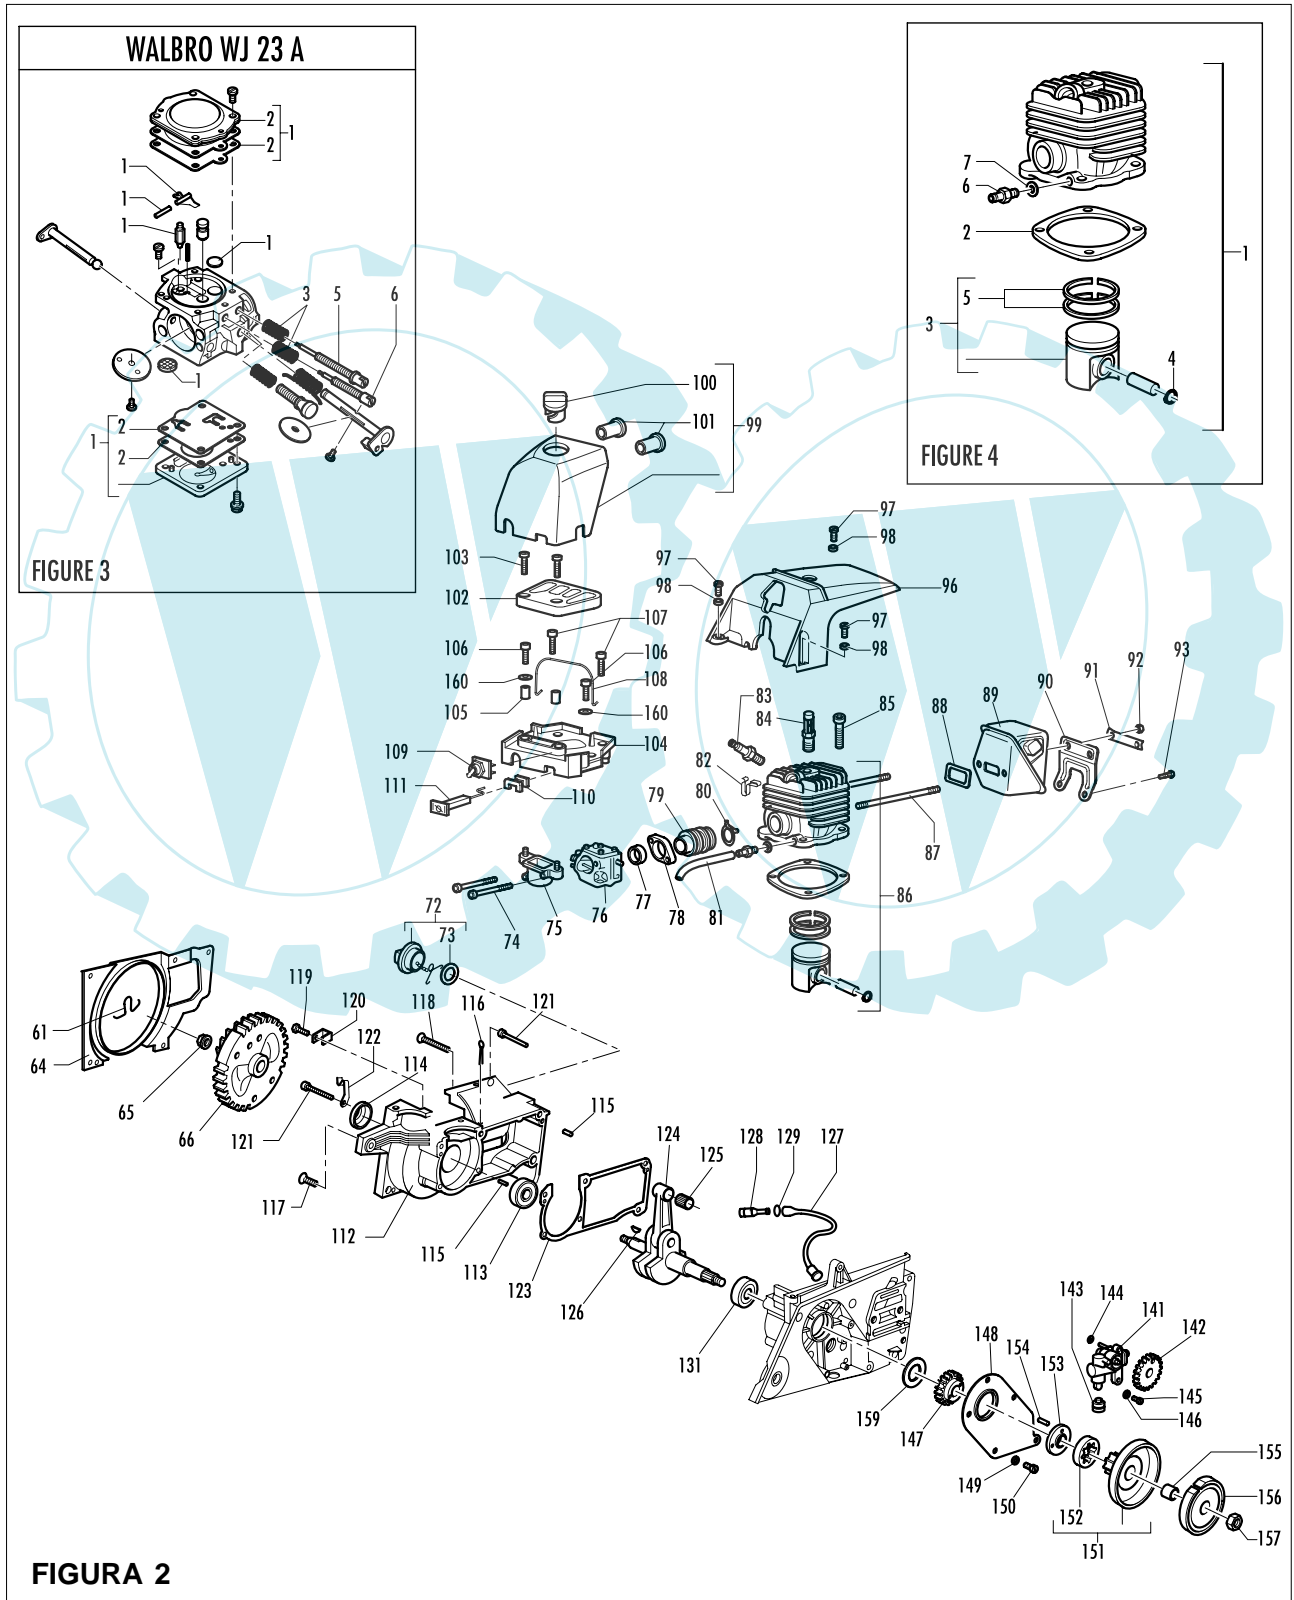

brand	McCULLOCH

date	FEB/03	SHEET 3/4

Model	Prefix
PROMAC 72 24"	01

Product number
24779900B